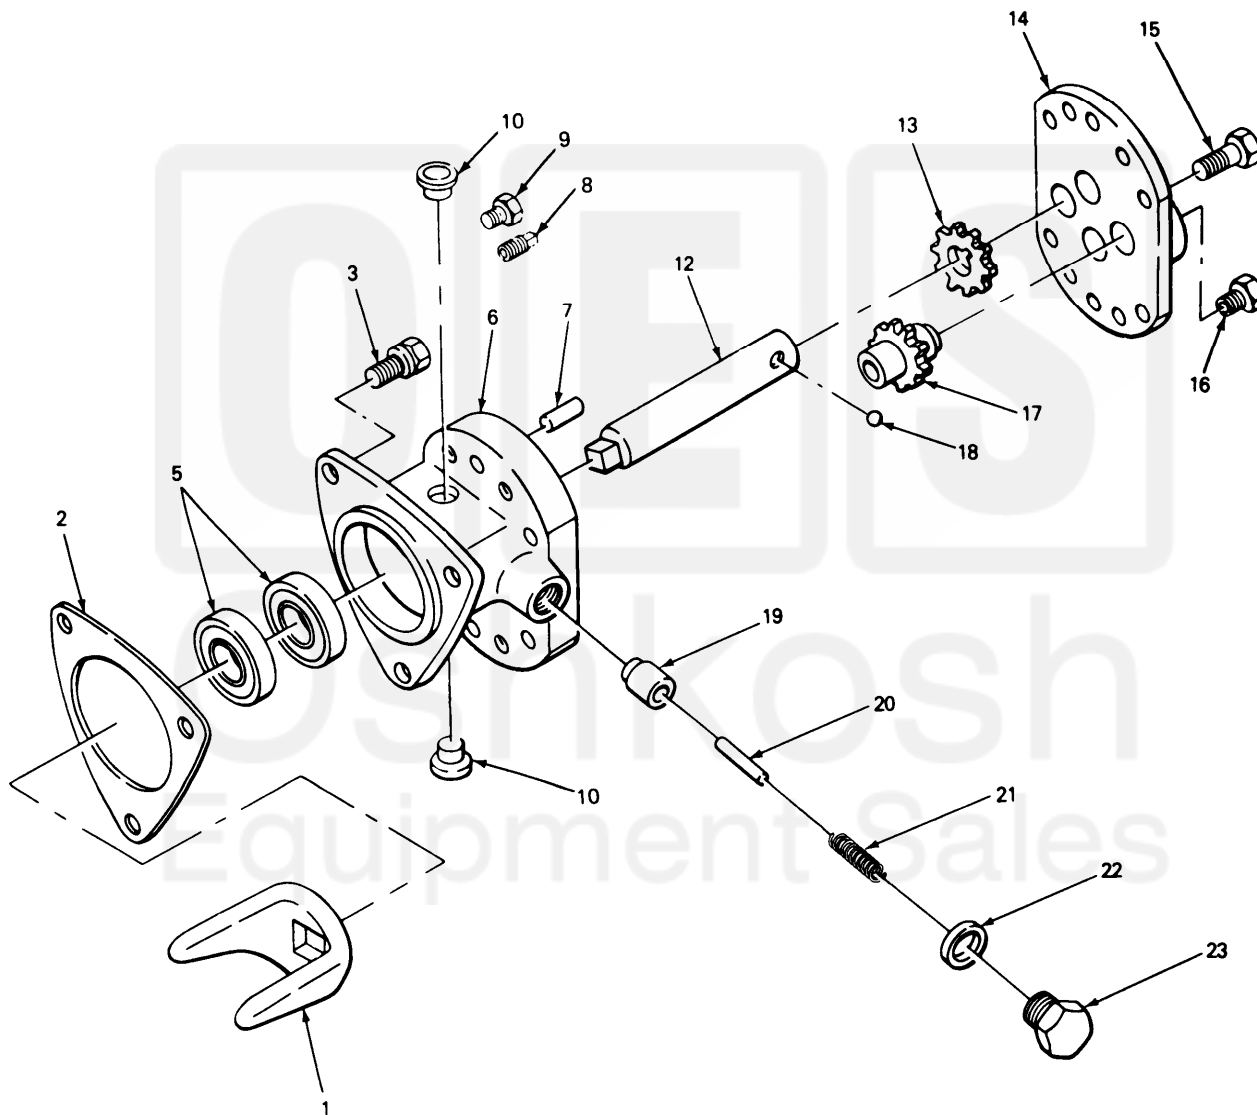

4
5 THRU 23

11
12 AND 13

TA203631

FIGURE 36. FUEL PUMP AND RELATED PARTS.

Current part is item (5) on diagram. Available at www.oshkoshequipment.com

SECTION II				TM9-2320-270-34P	
(1)	(2)	(3)	(4)	(5)	(6)
ITEM NO.	SMR CODE	FSCM	PART NUMBER	DESCRIPTION AND USABLE ON CODE (UOC)	QTY
GROUP 0302 FUEL PUMPS					
FIG. 36 FUEL PUMP AND RELATED PARTS.					
1	PAOZZ	72582	5102257	FORK, COUPLING, FUEL	1
2	PAOZZ	72582	5150193	GASKET FUEL PUMP TO ENGINE PART OF KIT P/N 5199617 PART OF KIT P/N 5149643 PART OF KIT P/N 5195078	1
3	PAOZZ	72582	5131685	BOLT FUEL PUMP TO ENGINE	3
4	PAOFF	72582	5199560	PUMP, DIESEL FUEL	1
5	PAFZZ	72582	5107223	SEAL, PLAIN ENCASED OIL LIP TYPE PART OF KIT P/N 5195078	2
6	PAFZZ	72582	5146337	HOUSING, FUEL PUMP	1
7	PAFZZ	72582	141195	PIN, STRAIGHT, HEADLE FUEL PUMP, ENGINE	2
8	PAFZZ	6N299	4255490	PLUG, PIPE FUEL PUMP, ENGINE	2
9	KFFZZ	72582	5136241	PLUG FUEL PUMP, ENGINE PART OF KIT P/N 5195078	1
10	PFFZZ	72582	5136240	CAP, PROTECTIVE, DUST FUEL PUMP, ENGINE PART OF KIT P/N 5195078	1
11	PAFZZ	72582	5181746	GEARSHAFT, SPUR DRIVE, ENGINE	1
12	KFFZZ	72582	5178700	SHAFT, STRAIGHT FUEL PUMP ENGINE PART OF KIT P/N 5195078	1
13	KFFZZ	72582	5174975	GEAR, SPUR FUEL PUMP DRIVE, ENGINE PART OF KIT P/N 5195078	1
14	PAFZZ	72582	5134560	CONNECTOR, FLUID PUM FUEL PUMP, ENGINE	1
15	PAFZZ	11862	3719219	BOLT, MACHINE FUEL PUMP, ENGINE	8
16	PAFZZ	72582	5198558	BUSHING, PIPE FUEL PUMP, ENGINE	1
17	PAFZZ	72582	5181747	GEAR, SPUR FUEL PUMP DRIVEN, ENGINE PART OF KIT P/N 5195078	1
18	KFFZZ	96906	MS19061-3	BALL, BEARING FUEL PUMP, ENGINE PART OF KIT P/N 5195078	1
20	KFFZZ	72582	103709	PIN, STRAIGHT, HEADLE FUEL PUMP, ENGINE PART OF KIT P/N 5195078	1
21	KFFZZ	72582	5184530	SPRING, HELICAL, COMP VALVE RETAINING, FUEL PUMP, ENGINE PART OF KIT P/N 5195078	1
22	PAFZZ	72582	5161003	GASKET VALVE PLUG, FUEL PUMP, ENGINE PART OF KIT P/N 5195078	1
23	PAFZZ	72582	5174971	PLUG, MACHINE THREAD FUEL PUMP, ENGINE	1
END OF FIGURE					